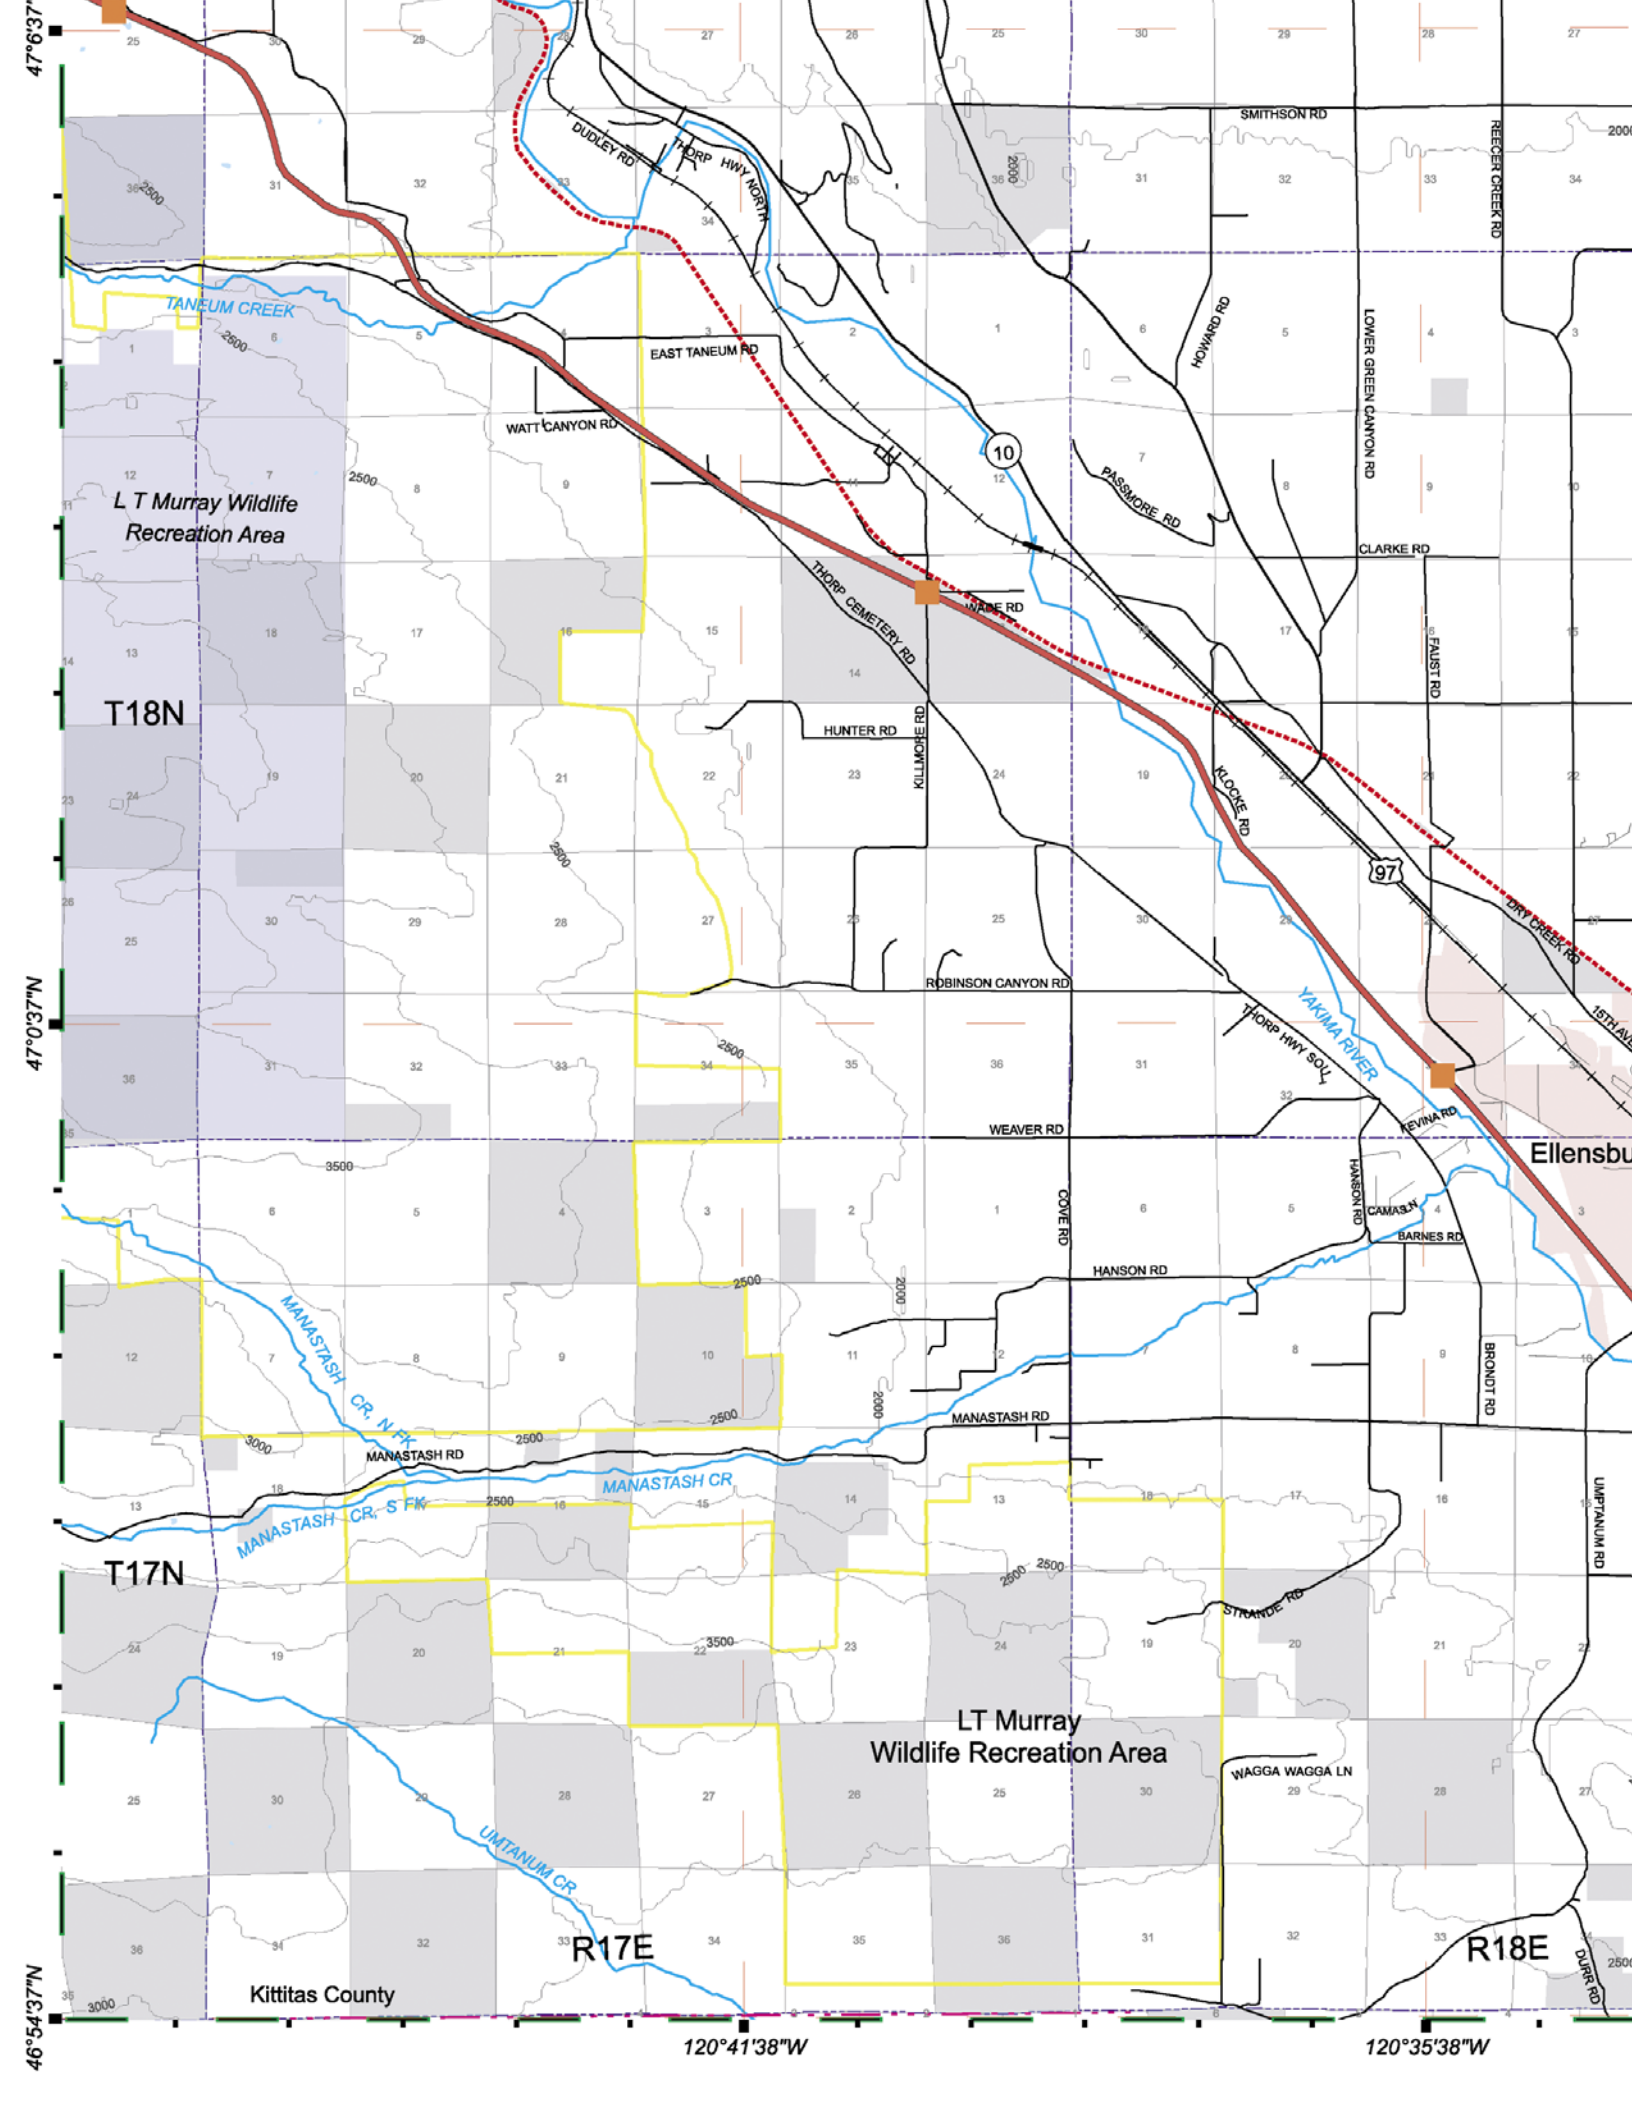

47°03'N

47°03'7"N

46°54'37"N

120°41'38"W

120°35'38"W

L T Murray Wildlife
Recreation Area

T18N

T17N

LT Murray
Wildlife Recreation Area

Kittitas County

R17E

R18E

Ellensburg

TANEUM CREEK

MANASTASH CR. N FK
MANASTASH CR.
MANASTASH CR. S FK

UNTANUM CR

YAKIMA RIVER

DUDLEY RD
THORP HWY NORTH

EAST TANEUM RD
WATT CANYON RD

THORP CEMETERY RD
WATT RD

HUNTER RD
KILLMOORE RD

ROBINSON CANYON RD
WEAVER RD

MANASTASH RD
HANSON RD

SMITHSON RD

PASSMORE RD

KLODGE RD

COVE RD

HANSON RD

STRANDE RD

WAGGA WAGGA LN

LOWER GREEN CANYON RD

CLARKE RD

FAUST RD

THORP HWY SOUT

KEVINA RD

BARNES RD

BRONDT RD

UMPTANUM RD

REECER CREEK RD

HOWARD RD

DRY CREEK RD

1ST AVENUE

2ND AVENUE

3RD AVENUE

4TH AVENUE

5TH AVENUE

DUMPER RD