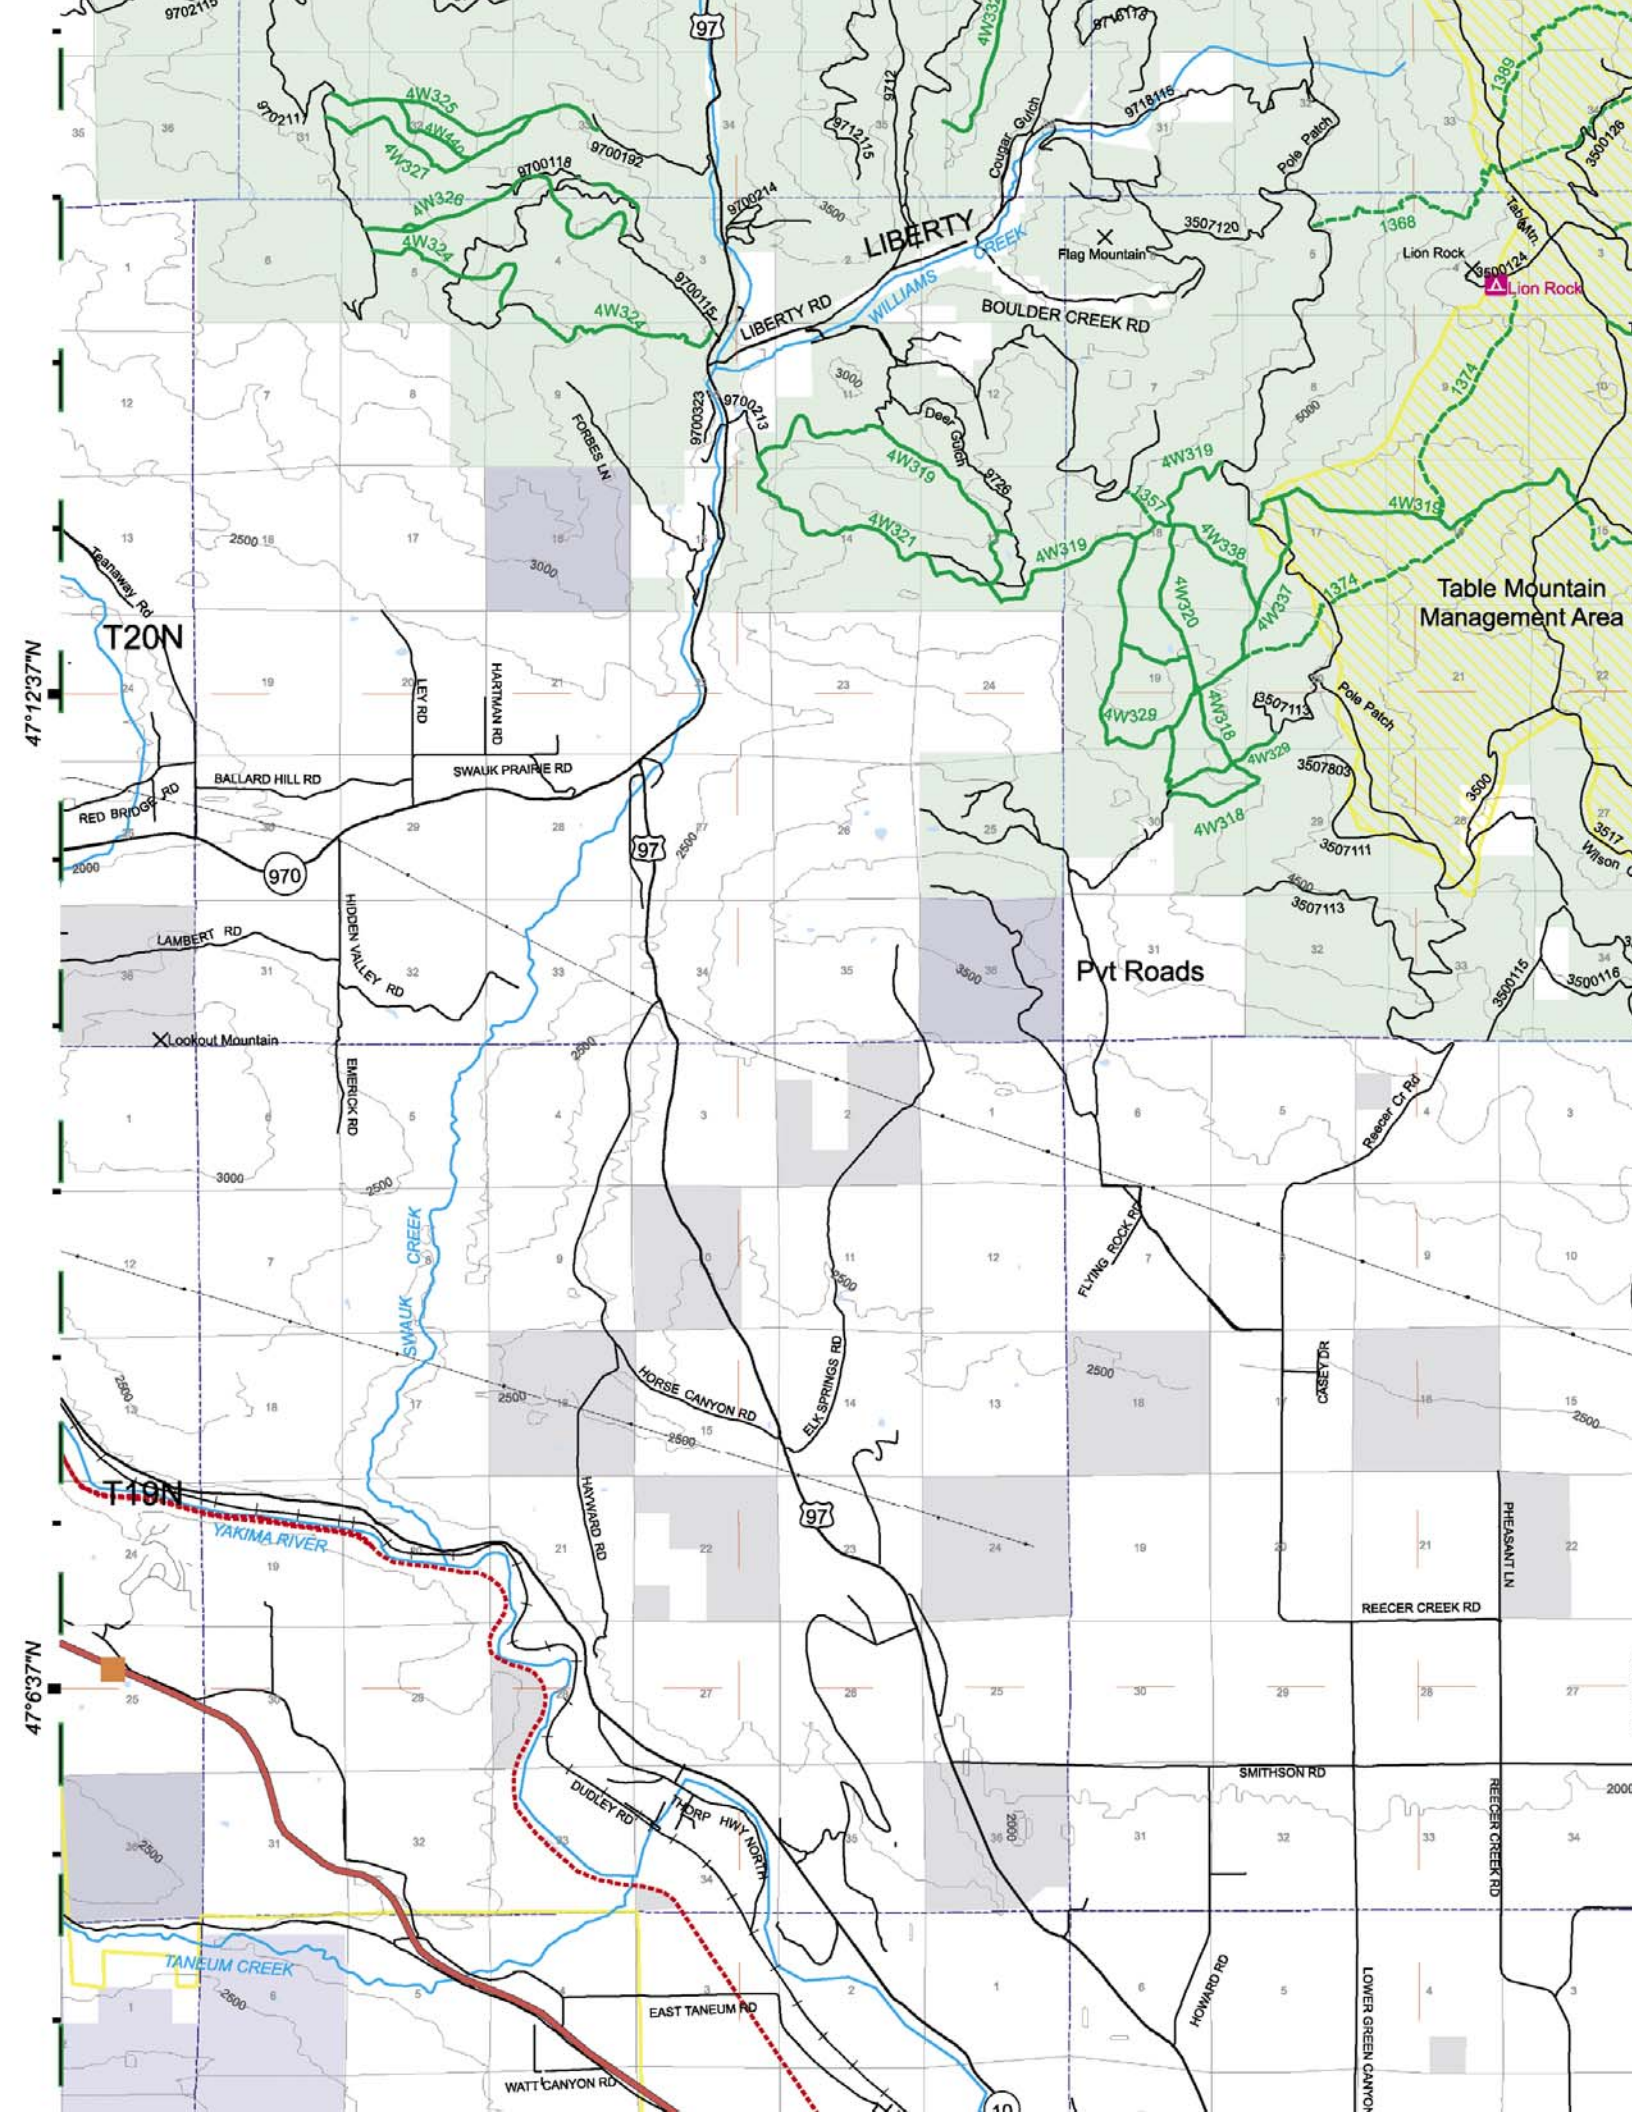

T23N

Alpine Lakes Wilderness

T22N

Kittitas County

T21N

Red Top Mountain

Mineral Springs

Swauk

Old Blewett

Blue Creek

SWAUK CREEK

Liberty Beak

CAMAS CR

TRANSEPT CR

PESHASTIN CR

97

97

97

97

120°35'38"W

120°29'38"W

120°23'38"W

47°24'37"N

47°18'37"N

1ST AVENUE

2ND AVENUE

3RD AVENUE

4TH AVENUE

5TH AVENUE

DUMPER RD

47°6'31"N

47°0'37"N