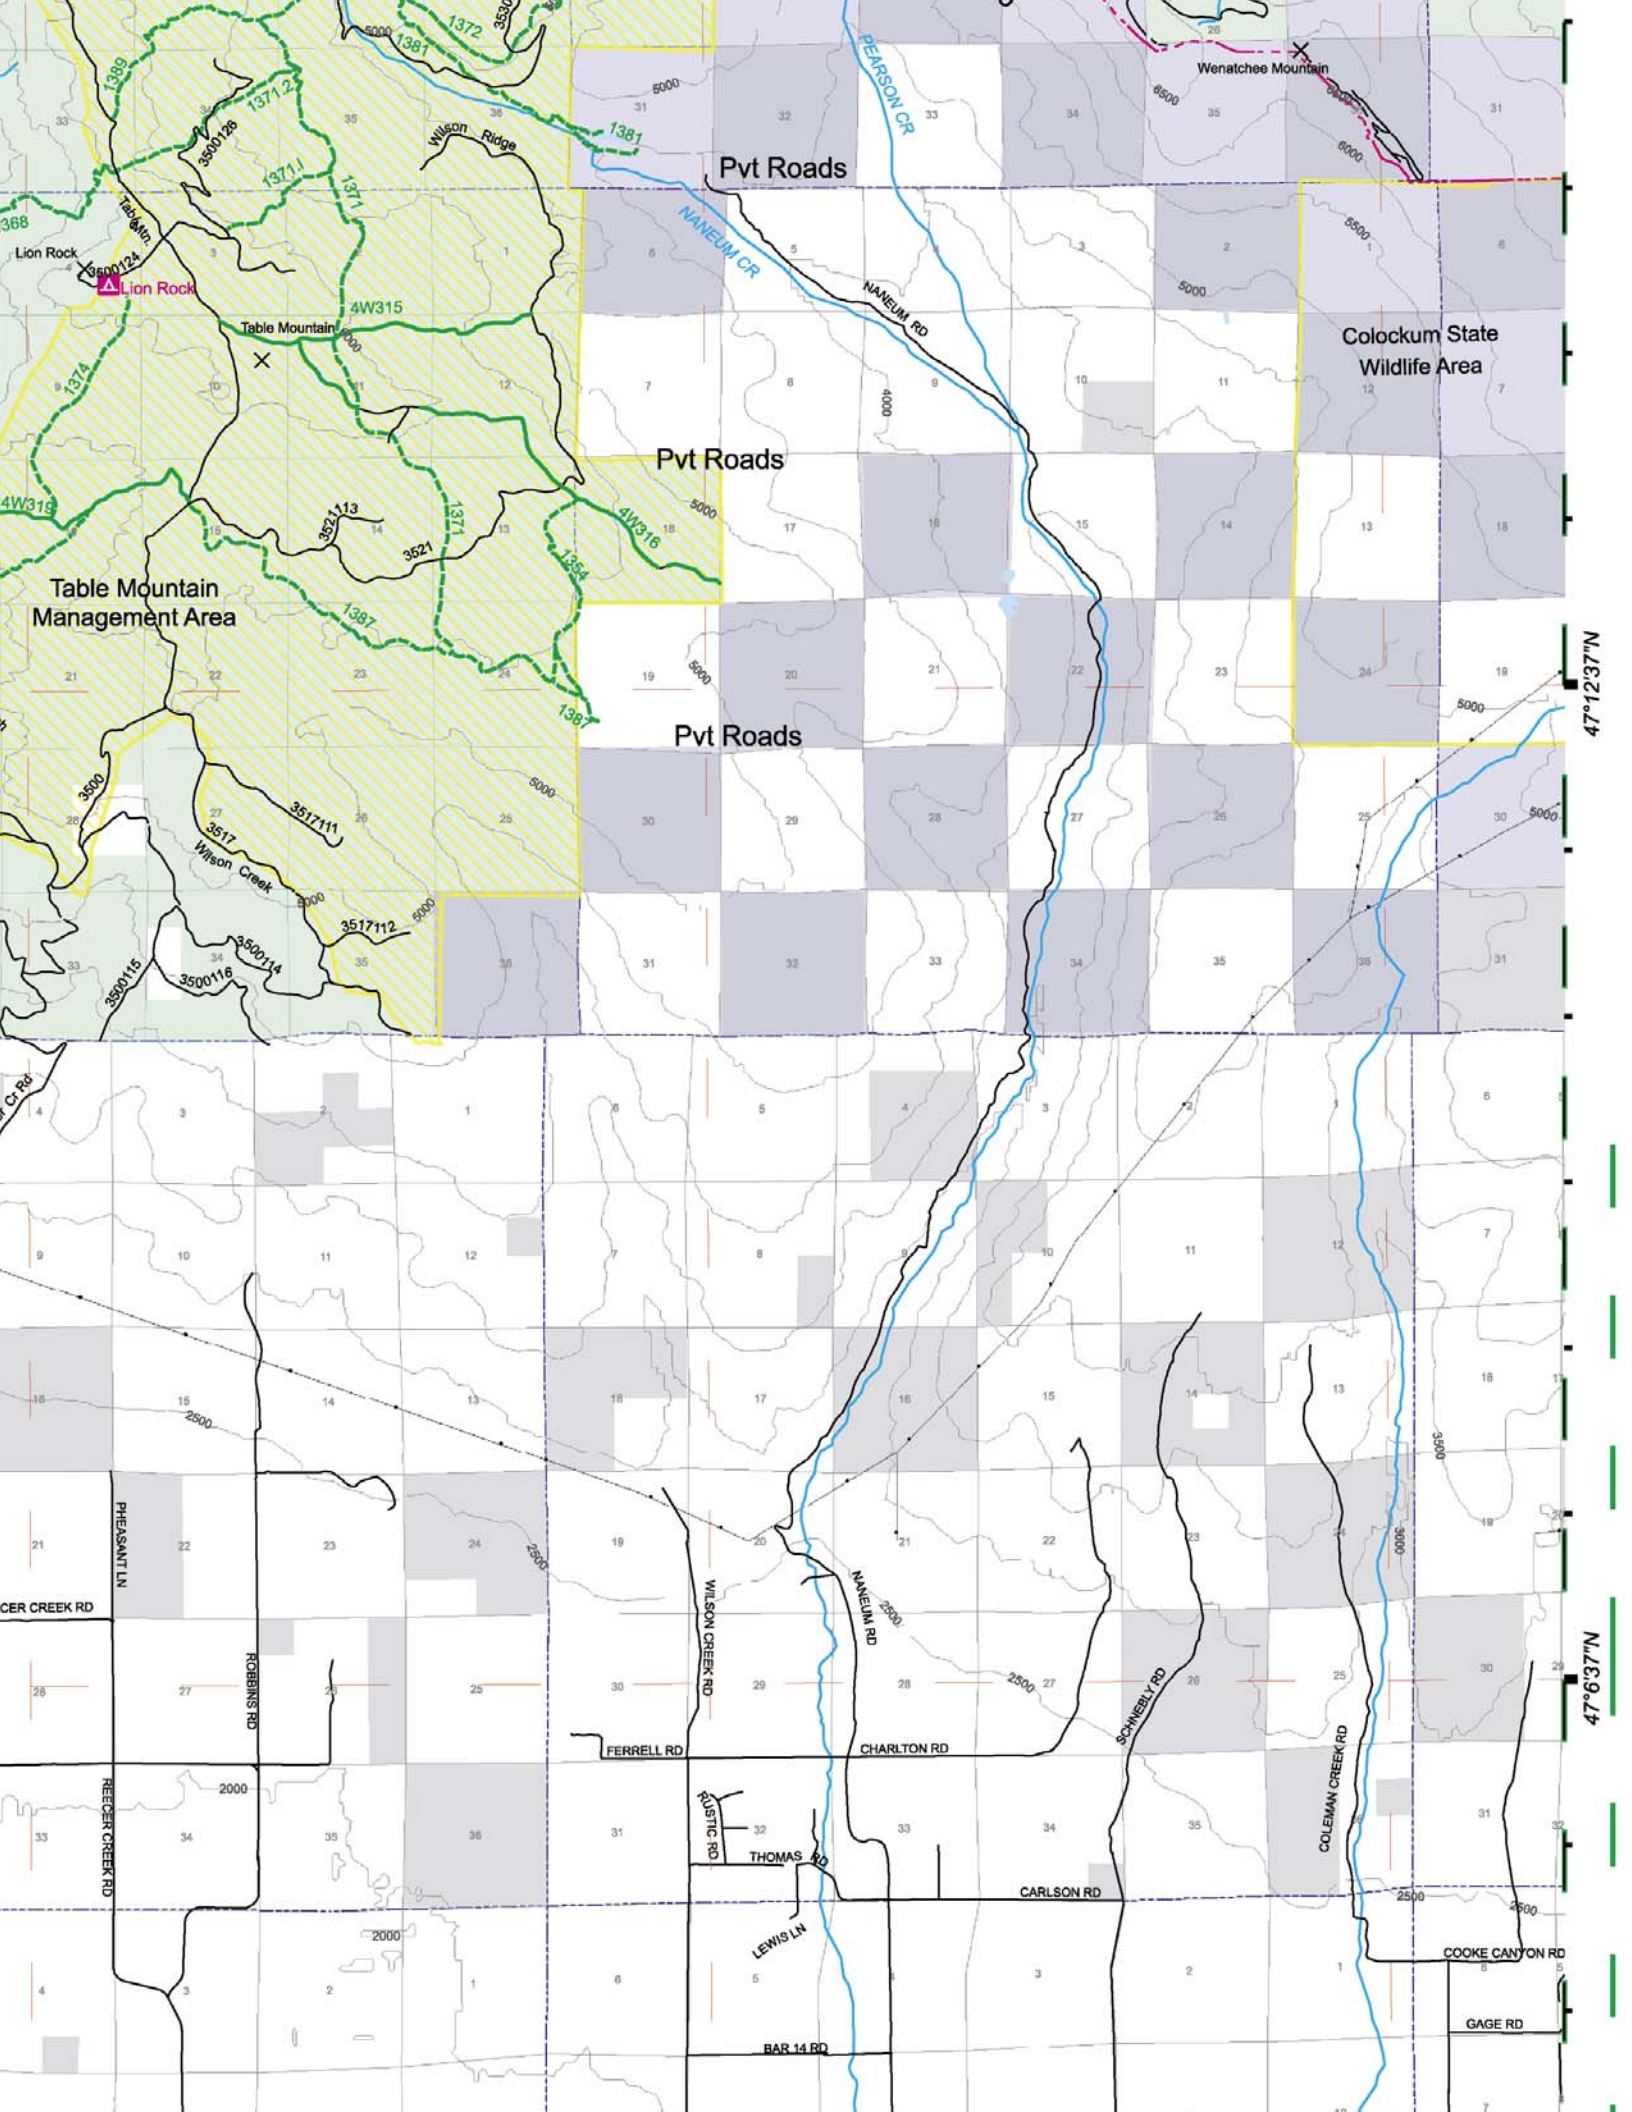

T23N

Alpine Lakes Wilderness

T22N

Kittitas County

T21N

Red Top Mountain

Mineral Springs

Swauk

Old Blewett

Blue Creek

SWAUK CREEK

Liberty Beak

CAMAS CR

TRANSEPT CR

PESHASTIN CR

97

97

97

97

120°35'38"W

120°29'38"W

120°23'38"W

47°24'37"N

47°18'37"N

47°03'7"N

46°54'37"N

120°41'38"W

120°35'38"W

L T Murray Wildlife  
Recreation Area

T18N

T17N

LT Murray  
Wildlife Recreation Area