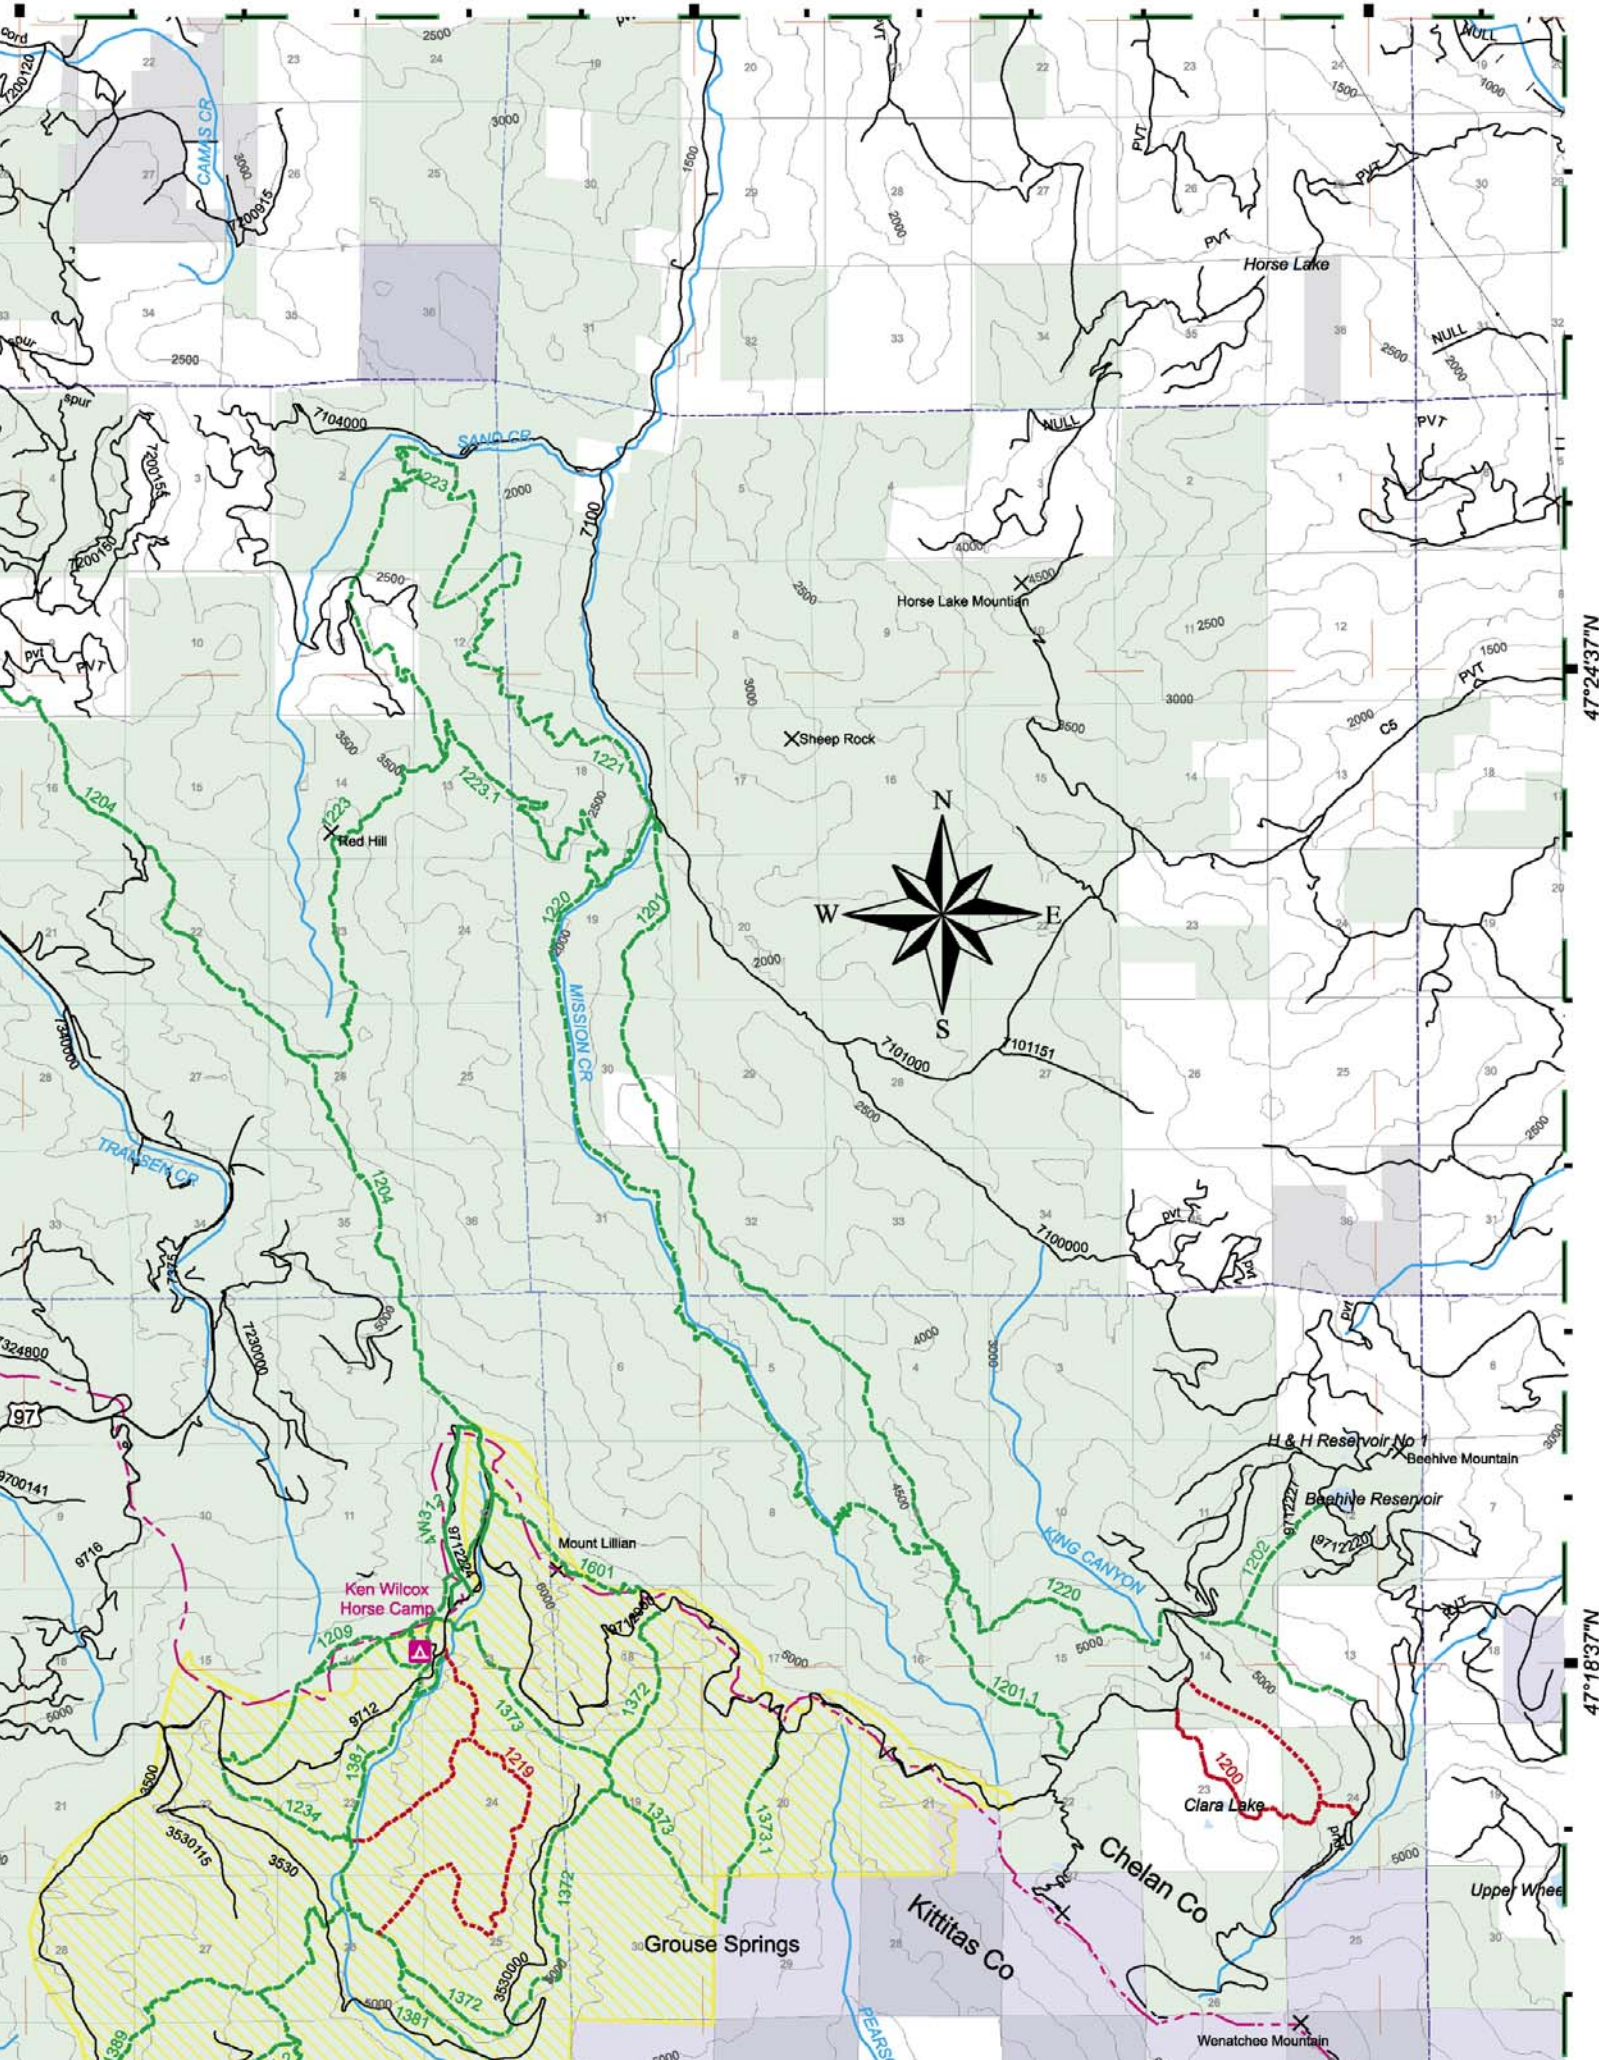

T23N

Alpine Lakes Wilderness

T22N

Kittitas County

T21N

Red Top Mountain

Mineral Springs

Swauk

Old Blewett

Blue Creek

SWAUK CREEK

Liberty Beak

CAMAS CR

TRANSEPT CR

PESHASTIN CR

97

97

97

97

120°35'38"W

120°29'38"W

120°23'38"W

47°24'37"N

47°18'37"N

47°03'7"N

46°54'37"N

120°41'38"W

120°35'38"W

L T Murray Wildlife  
Recreation Area

T18N

T17N

LT Murray  
Wildlife Recreation Area