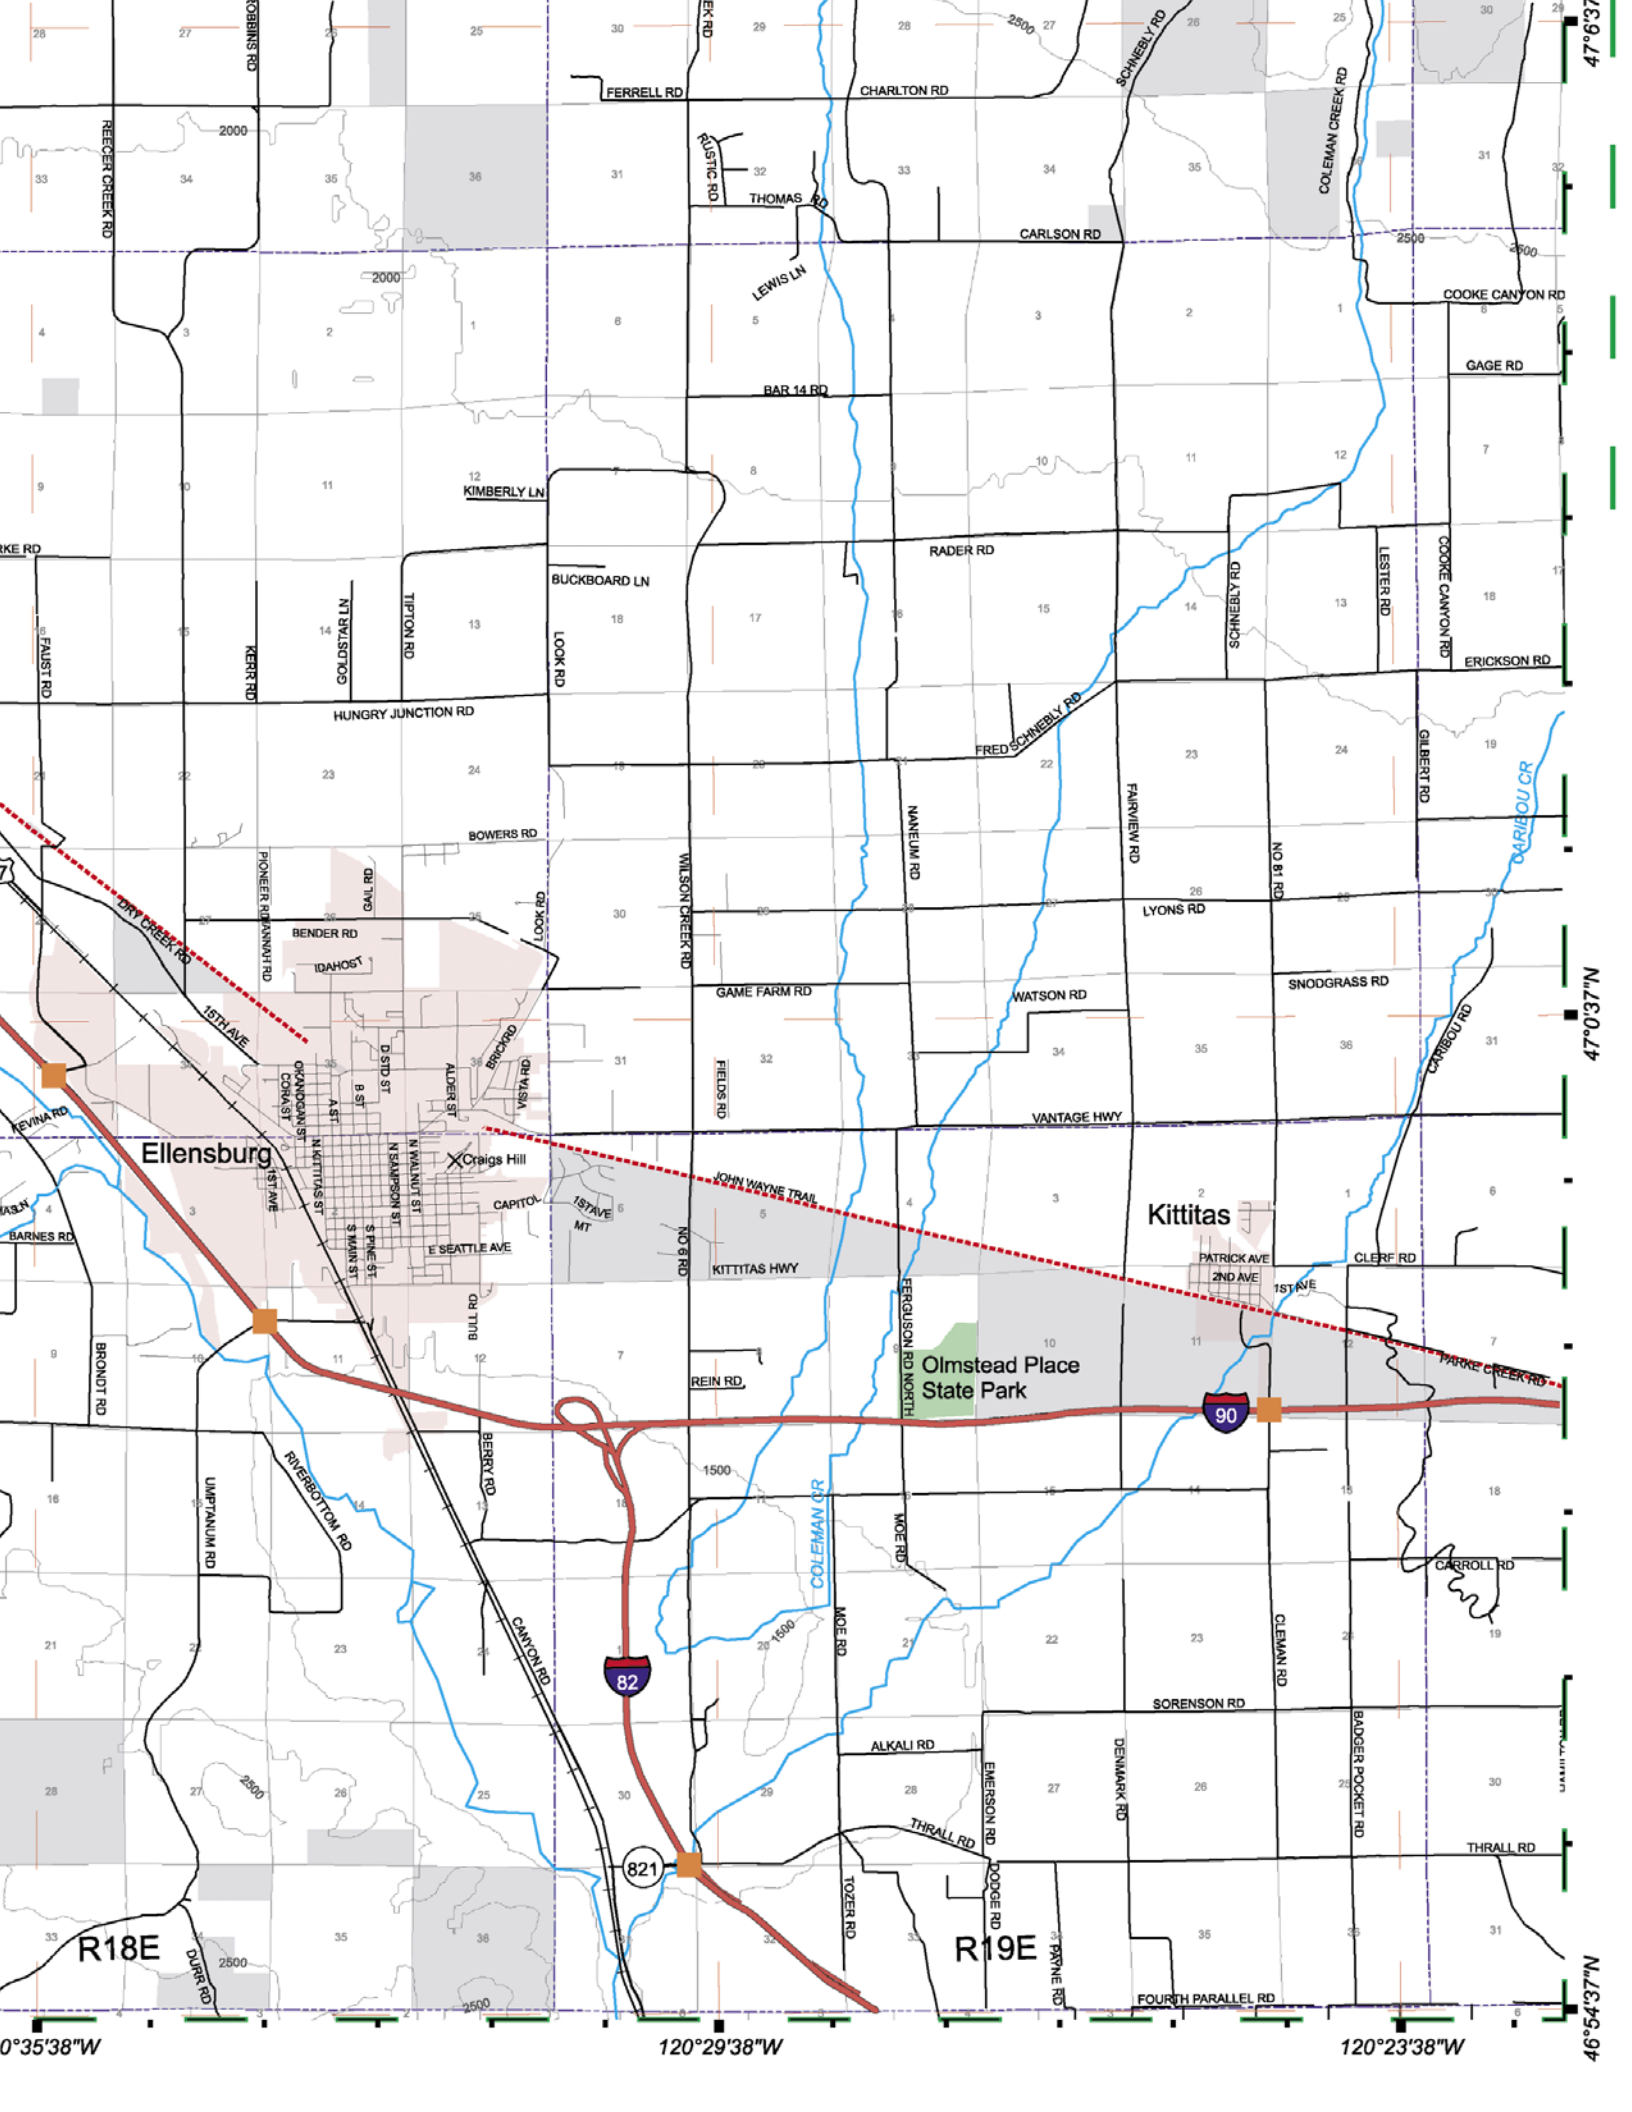

T23N

Alpine Lakes Wilderness

T22N

Kittitas County

T21N

Red Top Mountain

Mineral Springs

Swauk

97

97

97

120°35'38"W

120°29'38"W

120°23'38"W

47°24'37"N

47°18'37"N

1ST AVENUE

2ND AVENUE

3RD AVENUE

4TH AVENUE

5TH AVENUE

DUMPER RD

47°6'31"N

47°0'37"N

46°54'37"N

120°35'38"W

120°29'38"W

120°23'38"W

Ellensburg

Kittitas

Olmstead Place State Park

R18E